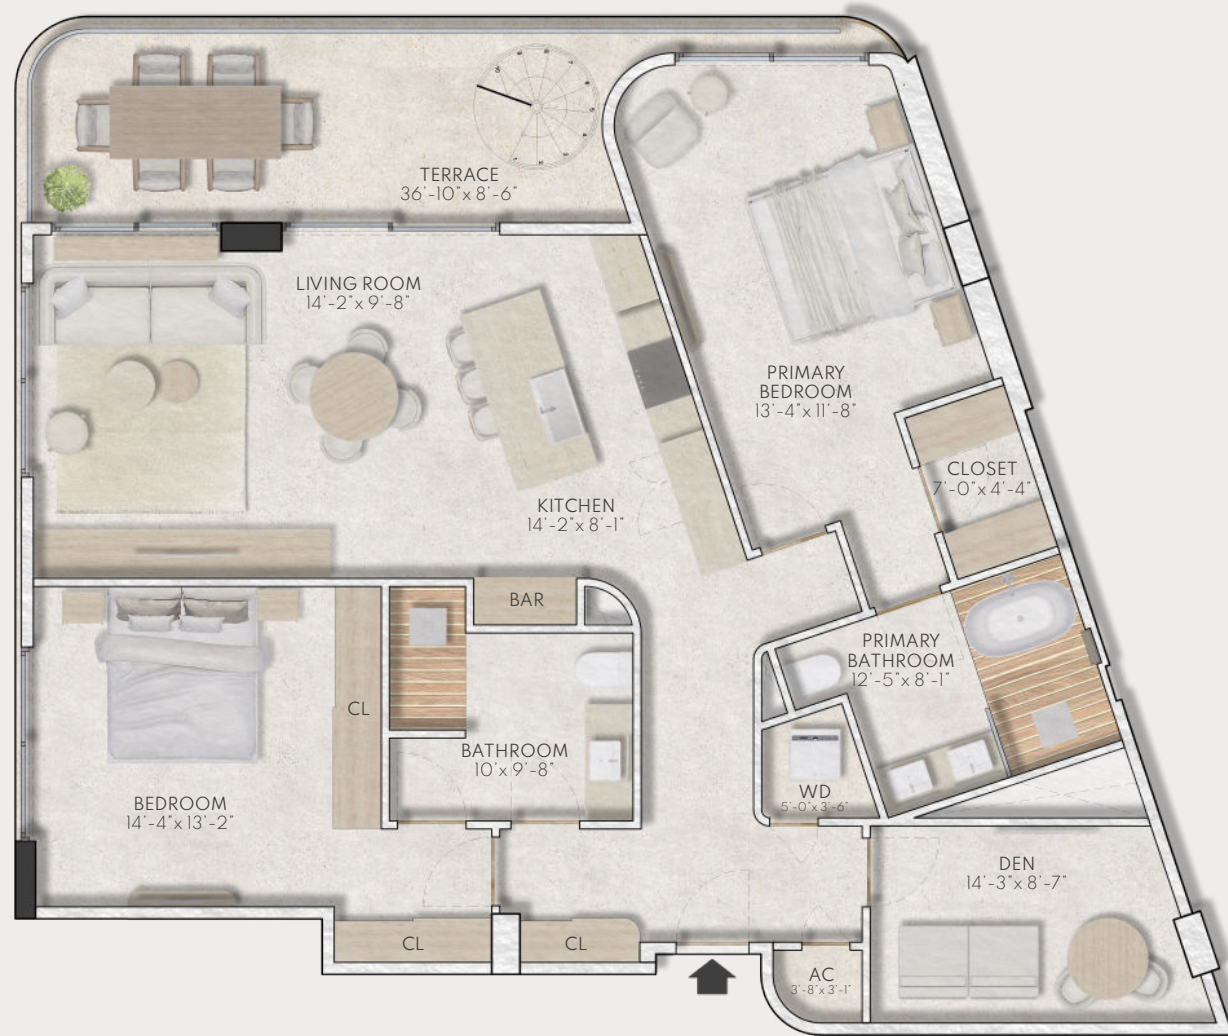

NORTH-WEST VIEW

NORTH-WEST VIEW

SURF ROW

R E S I D E N C E S

2 BED + DEN / 2 BATHS

INTERIOR	1,453 SQFT / 135 M ²
EXTERIOR	1,190 SQFT / 111 M ²
TOTAL	2,643 SQFT / 246 M ²

COLLINS AVENUE

8800 COLLINS AVENUE, SURFSIDE, FLORIDA 33154