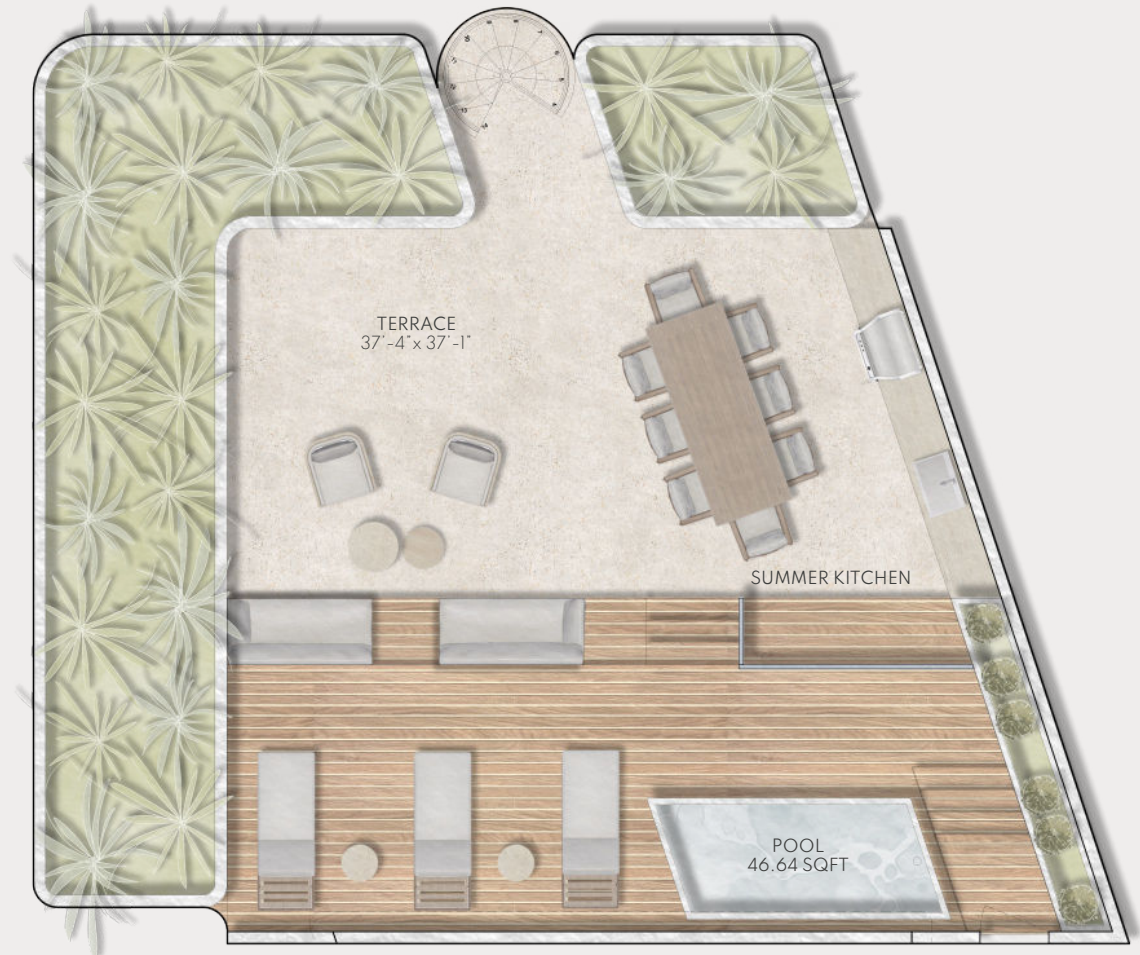

NORTH-WEST VIEW

NORTH-WEST VIEW

SURF ROW

R E S I D E N C E S

2 BED + DEN / 2 BATHS

INTERIOR	1,453 SQFT / 135 M ²
EXTERIOR	1,190 SQFT / 111 M ²
TOTAL	2,643 SQFT / 246 M ²

COLLINS AVENUE

8800 COLLINS AVENUE, SURFSIDE, FLORIDA 33154